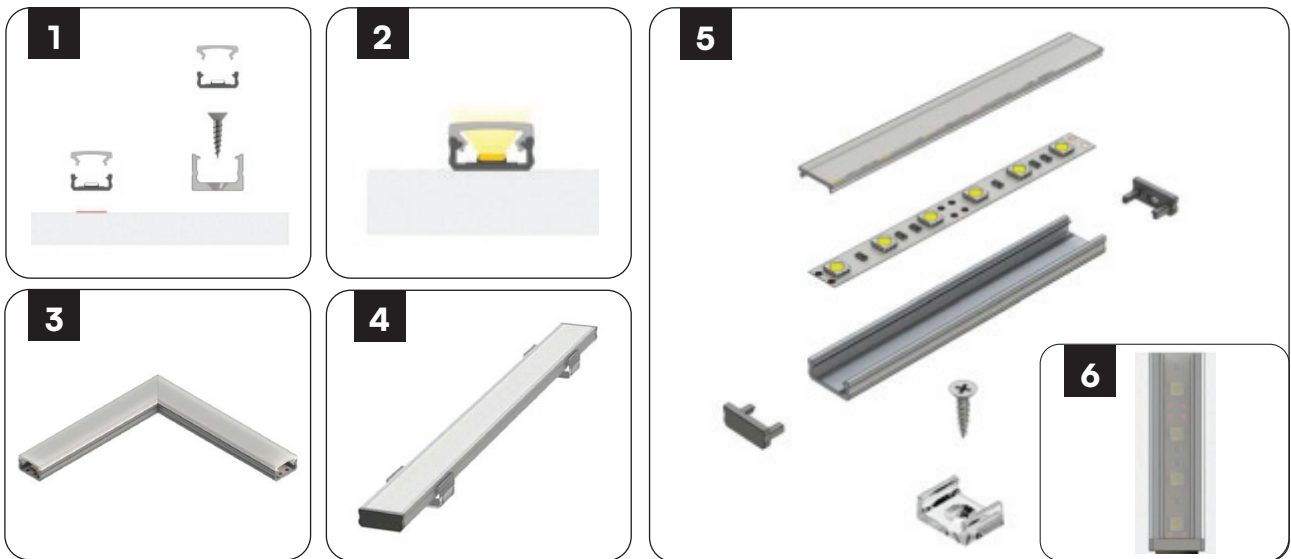

RECESSED INSTALLATION

SURFACE INSTALLATION

GYPSUM INSTALLATION

CORNER INSTALLATION

PRODUCT DESCRIPTIONS

SKU	DESCRIPTION
3350	VT-8106 MOUNTING KIT WITH DIFFUSER FOR LED STRIP RECESSED 2000X24.7X7MM SILVER
3351	VT-8107 MOUNTING KIT WITH DIFFUSER FOR LED STRIP RECESSED 2000X24X14.2MM SILVER
3352	VT-8108 MOUNTING KIT WITH DIFFUSER FOR LED STRIP SURFACE 2000X23.5X10MM SILVER
3353	VT-8109 MOUNTING KIT WITH DIFFUSER FOR LED STRIP CORNER 2000X15.8X15.8MM SILVER
3354	VT-8110 MOUNTING KIT WITH DIFFUSER FOR LED STRIP SURFACE 2000X17.2X14.44MM SILVER
3355	VT-8113 MOUNTING KIT WITH DIFFUSER FOR LED STRIP SURFACE 2000X17.4X7MM SILVER
3356	VT-8114 MOUNTING KIT WITH DIFFUSER FOR LED STRIP CORNER 2000X19X19MM SILVER
3357	VT-8115 MOUNTING KIT WITH DIFFUSER FOR LED STRIP RECESSED 2000X24.5X12.2MM SILVER
3358	VT-8116 MOUNTING KIT WITH DIFFUSER FOR LED STRIP SURFACE 2000X17.4X12.1MM SILVER
3359	VT-8101 MOUNTING KIT WITH DIFFUSER FOR LED STRIP RECESSED 2000x61.5x14MM SILVER
3360	VT-8102 MOUNTING KIT WITH DIFFUSER FOR LED STRIP RECESSED 2000x52.1x13.3MM SILVER
3361	VT-8103 MOUNTING KIT WITH DIFFUSER FOR LED STRIP 2000x50.12x22.34MM SILVER
3362	VT-8104 MOUNTING KIT WITH DIFFUSER FOR LED STRIP RECESSED 2000x45.4x25.14MM SILVER
3363	VT-8105 MOUNTING KIT WITH DIFFUSER FOR LED STRIP CORNER 2000x20.3x30MM SILVER
3364	VT-8114-W MOUNTING KIT WITH DIFFUSER FOR LED STRIP PCB 12MM CORNER 2000X19X19MM WHITE
3365	VT-8113-W MOUNTING KIT WITH DIFFUSER FOR LED STRIP PCB 12MM SURFACE 2000X17.4X7MM WHITE
3366	VT-8110-W MOUNTING KIT WITH DIFFUSER FOR LED STRIP PCB 20MM SURFACE 2000X17.2X14.44MM WHITE
3367	VT-8108-W MOUNTING KIT WITH DIFFUSER FOR LED STRIP PCB 20MM SURFACE 2000X23.5X10.4MM WHITE
3368	VT-8122 MOUNTING KIT WITH DIFFUSER FOR LED STRIP PCB 12MM RECESSED 2000X24.7X7MM WHITE
3369	VT-8123 MOUNTING KIT WITH DIFFUSER FOR LED STRIP PCB 12MM CORNER 2000X15.8X15.8MM WHITE
3370	VT-9327 MOUNTING KIT WITH DIFFUSER FOR LED STRIP SURFACE 2000X15.55X5.9MM SILVER
3371	VT-8118 MOUNTING KIT WITH DIFFUSER FOR LED STRIP SURFACE 2000X30X20MM SILVER
3372	VT-8119 MOUNTING KIT WITH DIFFUSER FOR LED STRIP RECESSED 2000X30X20MM SILVER