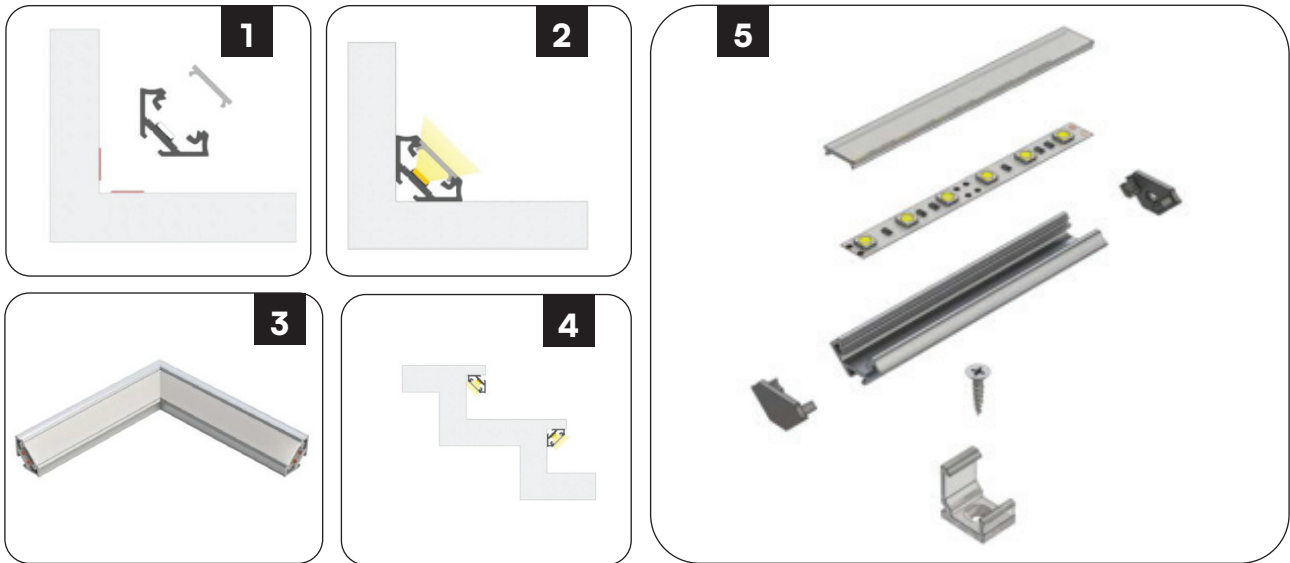

RECESSED INSTALLATION

SURFACE INSTALLATION

GYPSUM INSTALLATION

CORNER INSTALLATION

PRODUCT DESCRIPTIONS

SKU	DESCRIPTION
3350	VT-8106 MOUNTING KIT WITH DIFFUSER FOR LED STRIP RECESSED 2000X24.7X7MM SILVER
3351	VT-8107 MOUNTING KIT WITH DIFFUSER FOR LED STRIP RECESSED 2000X24X14.2MM SILVER
3352	VT-8108 MOUNTING KIT WITH DIFFUSER FOR LED STRIP SURFACE 2000X23.5X10MM SILVER
3353	VT-8109 MOUNTING KIT WITH DIFFUSER FOR LED STRIP CORNER 2000X15.8X15.8MM SILVER
3354	VT-8110 MOUNTING KIT WITH DIFFUSER FOR LED STRIP SURFACE 2000X17.2X14.44MM SILVER
3355	VT-8113 MOUNTING KIT WITH DIFFUSER FOR LED STRIP SURFACE 2000X17.4X7MM SILVER
3356	VT-8114 MOUNTING KIT WITH DIFFUSER FOR LED STRIP CORNER 2000X19X19MM SILVER
3357	VT-8115 MOUNTING KIT WITH DIFFUSER FOR LED STRIP RECESSED 2000X24.5X12.2MM SILVER
3358	VT-8116 MOUNTING KIT WITH DIFFUSER FOR LED STRIP SURFACE 2000X17.4X12.1MM SILVER
3359	VT-8101 MOUNTING KIT WITH DIFFUSER FOR LED STRIP RECESSED 2000x61.5x14MM SILVER
3360	VT-8102 MOUNTING KIT WITH DIFFUSER FOR LED STRIP RECESSED 2000x52.1x13.3MM SILVER
3361	VT-8103 MOUNTING KIT WITH DIFFUSER FOR LED STRIP 2000x50.12x22.34MM SILVER
3362	VT-8104 MOUNTING KIT WITH DIFFUSER FOR LED STRIP RECESSED 2000x45.4x25.14MM SILVER
3363	VT-8105 MOUNTING KIT WITH DIFFUSER FOR LED STRIP CORNER 2000x20.3x30MM SILVER
3364	VT-8114-W MOUNTING KIT WITH DIFFUSER FOR LED STRIP PCB 12MM CORNER 2000X19X19MM WHITE
3365	VT-8113-W MOUNTING KIT WITH DIFFUSER FOR LED STRIP PCB 12MM SURFACE 2000X17.4X7MM WHITE
3366	VT-8110-W MOUNTING KIT WITH DIFFUSER FOR LED STRIP PCB 20MM SURFACE 2000X17.2X14.44MM WHITE
3367	VT-8108-W MOUNTING KIT WITH DIFFUSER FOR LED STRIP PCB 20MM SURFACE 2000X23.5X10.4MM WHITE
3368	VT-8122 MOUNTING KIT WITH DIFFUSER FOR LED STRIP PCB 12MM RECESSED 2000X24.7X7MM WHITE
3369	VT-8123 MOUNTING KIT WITH DIFFUSER FOR LED STRIP PCB 12MM CORNER 2000X15.8X15.8MM WHITE
3370	VT-9327 MOUNTING KIT WITH DIFFUSER FOR LED STRIP SURFACE 2000X15.55X5.9MM SILVER
3371	VT-8118 MOUNTING KIT WITH DIFFUSER FOR LED STRIP SURFACE 2000X30X20MM SILVER
3372	VT-8119 MOUNTING KIT WITH DIFFUSER FOR LED STRIP RECESSED 2000X30X20MM SILVER