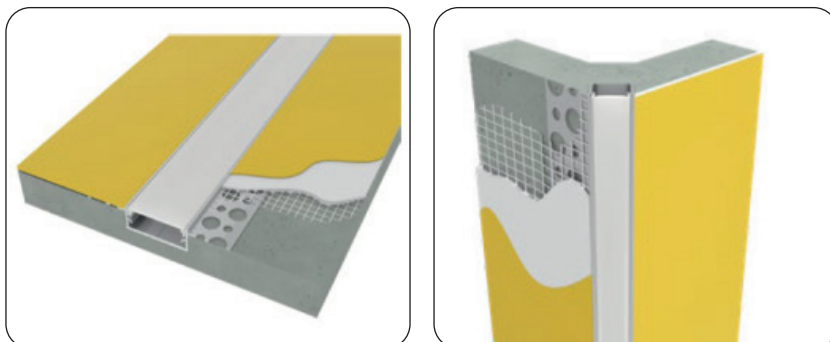

RECESSED INSTALLATION

SURFACE INSTALLATION

GYPSUM INSTALLATION

CORNER INSTALLATION

PRODUCT DESCRIPTIONS

SKU	DESCRIPTION
3350	VT-8106 MOUNTING KIT WITH DIFFUSER FOR LED STRIP RECESSED 2000X24.7X7MM SILVER
3351	VT-8107 MOUNTING KIT WITH DIFFUSER FOR LED STRIP RECESSED 2000X24X14.2MM SILVER
3352	VT-8108 MOUNTING KIT WITH DIFFUSER FOR LED STRIP SURFACE 2000X23.5X10MM SILVER
3353	VT-8109 MOUNTING KIT WITH DIFFUSER FOR LED STRIP CORNER 2000X15.8X15.8MM SILVER
3354	VT-8110 MOUNTING KIT WITH DIFFUSER FOR LED STRIP SURFACE 2000X17.2X14.44MM SILVER
3355	VT-8113 MOUNTING KIT WITH DIFFUSER FOR LED STRIP SURFACE 2000X17.4X7MM SILVER
3356	VT-8114 MOUNTING KIT WITH DIFFUSER FOR LED STRIP CORNER 2000X19X19MM SILVER
3357	VT-8115 MOUNTING KIT WITH DIFFUSER FOR LED STRIP RECESSED 2000X24.5X12.2MM SILVER
3358	VT-8116 MOUNTING KIT WITH DIFFUSER FOR LED STRIP SURFACE 2000X17.4X12.1MM SILVER
3359	VT-8101 MOUNTING KIT WITH DIFFUSER FOR LED STRIP RECESSED 2000x61.5x14MM SILVER
3360	VT-8102 MOUNTING KIT WITH DIFFUSER FOR LED STRIP RECESSED 2000x52.1x13.3MM SILVER
3361	VT-8103 MOUNTING KIT WITH DIFFUSER FOR LED STRIP 2000x50.12x22.34MM SILVER
3362	VT-8104 MOUNTING KIT WITH DIFFUSER FOR LED STRIP RECESSED 2000x45.4x25.14MM SILVER
3363	VT-8105 MOUNTING KIT WITH DIFFUSER FOR LED STRIP CORNER 2000x20.3x30MM SILVER
3364	VT-8114-W MOUNTING KIT WITH DIFFUSER FOR LED STRIP PCB 12MM CORNER 2000X19X19MM WHITE
3365	VT-8113-W MOUNTING KIT WITH DIFFUSER FOR LED STRIP PCB 12MM SURFACE 2000X17.4X7MM WHITE
3366	VT-8110-W MOUNTING KIT WITH DIFFUSER FOR LED STRIP PCB 20MM SURFACE 2000X17.2X14.44MM WHITE
3367	VT-8108-W MOUNTING KIT WITH DIFFUSER FOR LED STRIP PCB 20MM SURFACE 2000X23.5X10.4MM WHITE
3368	VT-8122 MOUNTING KIT WITH DIFFUSER FOR LED STRIP PCB 12MM RECESSED 2000X24.7X7MM WHITE
3369	VT-8123 MOUNTING KIT WITH DIFFUSER FOR LED STRIP PCB 12MM CORNER 2000X15.8X15.8MM WHITE
3370	VT-9327 MOUNTING KIT WITH DIFFUSER FOR LED STRIP SURFACE 2000X15.55X5.9MM SILVER
3371	VT-8118 MOUNTING KIT WITH DIFFUSER FOR LED STRIP SURFACE 2000X30X20MM SILVER
3372	VT-8119 MOUNTING KIT WITH DIFFUSER FOR LED STRIP RECESSED 2000X30X20MM SILVER