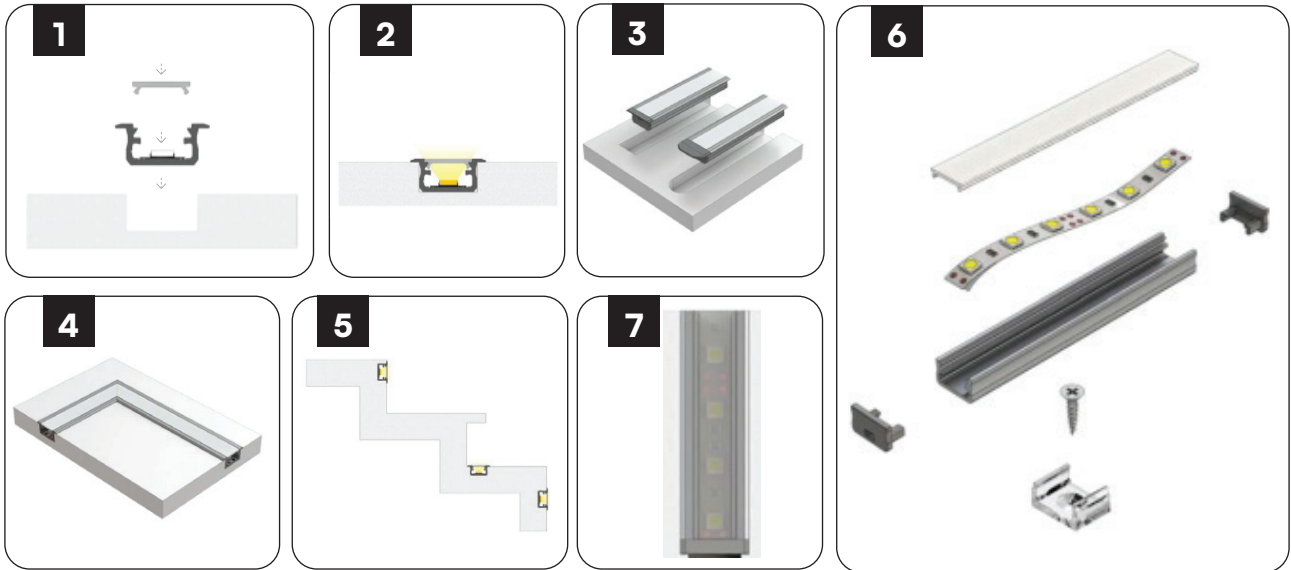

RECESSED INSTALLATION

SURFACE INSTALLATION

GYPSUM INSTALLATION

CORNER INSTALLATION

PRODUCT DESCRIPTIONS

SKU	DESCRIPTION
3350	VT-8106 MOUNTING KIT WITH DIFFUSER FOR LED STRIP RECESSED 2000X24.7X7MM SILVER
3351	VT-8107 MOUNTING KIT WITH DIFFUSER FOR LED STRIP RECESSED 2000X24X14.2MM SILVER
3352	VT-8108 MOUNTING KIT WITH DIFFUSER FOR LED STRIP SURFACE 2000X23.5X10MM SILVER
3353	VT-8109 MOUNTING KIT WITH DIFFUSER FOR LED STRIP CORNER 2000X15.8X15.8MM SILVER
3354	VT-8110 MOUNTING KIT WITH DIFFUSER FOR LED STRIP SURFACE 2000X17.2X14.44MM SILVER
3355	VT-8113 MOUNTING KIT WITH DIFFUSER FOR LED STRIP SURFACE 2000X17.4X7MM SILVER
3356	VT-8114 MOUNTING KIT WITH DIFFUSER FOR LED STRIP CORNER 2000X19X19MM SILVER
3357	VT-8115 MOUNTING KIT WITH DIFFUSER FOR LED STRIP RECESSED 2000X24.5X12.2MM SILVER
3358	VT-8116 MOUNTING KIT WITH DIFFUSER FOR LED STRIP SURFACE 2000X17.4X12.1MM SILVER
3359	VT-8101 MOUNTING KIT WITH DIFFUSER FOR LED STRIP RECESSED 2000x61.5x14MM SILVER
3360	VT-8102 MOUNTING KIT WITH DIFFUSER FOR LED STRIP RECESSED 2000x52.1x13.3MM SILVER
3361	VT-8103 MOUNTING KIT WITH DIFFUSER FOR LED STRIP 2000x50.12x22.34MM SILVER
3362	VT-8104 MOUNTING KIT WITH DIFFUSER FOR LED STRIP RECESSED 2000x45.4x25.14MM SILVER
3363	VT-8105 MOUNTING KIT WITH DIFFUSER FOR LED STRIP CORNER 2000x20.3x30MM SILVER
3364	VT-8114-W MOUNTING KIT WITH DIFFUSER FOR LED STRIP PCB 12MM CORNER 2000X19X19MM WHITE
3365	VT-8113-W MOUNTING KIT WITH DIFFUSER FOR LED STRIP PCB 12MM SURFACE 2000X17.4X7MM WHITE
3366	VT-8110-W MOUNTING KIT WITH DIFFUSER FOR LED STRIP PCB 20MM SURFACE 2000X17.2X14.44MM WHITE
3367	VT-8108-W MOUNTING KIT WITH DIFFUSER FOR LED STRIP PCB 20MM SURFACE 2000X23.5X10.4MM WHITE
3368	VT-8122 MOUNTING KIT WITH DIFFUSER FOR LED STRIP PCB 12MM RECESSED 2000X24.7X7MM WHITE
3369	VT-8123 MOUNTING KIT WITH DIFFUSER FOR LED STRIP PCB 12MM CORNER 2000X15.8X15.8MM WHITE
3370	VT-9327 MOUNTING KIT WITH DIFFUSER FOR LED STRIP SURFACE 2000X15.55X5.9MM SILVER
3371	VT-8118 MOUNTING KIT WITH DIFFUSER FOR LED STRIP SURFACE 2000X30X20MM SILVER
3372	VT-8119 MOUNTING KIT WITH DIFFUSER FOR LED STRIP RECESSED 2000X30X20MM SILVER